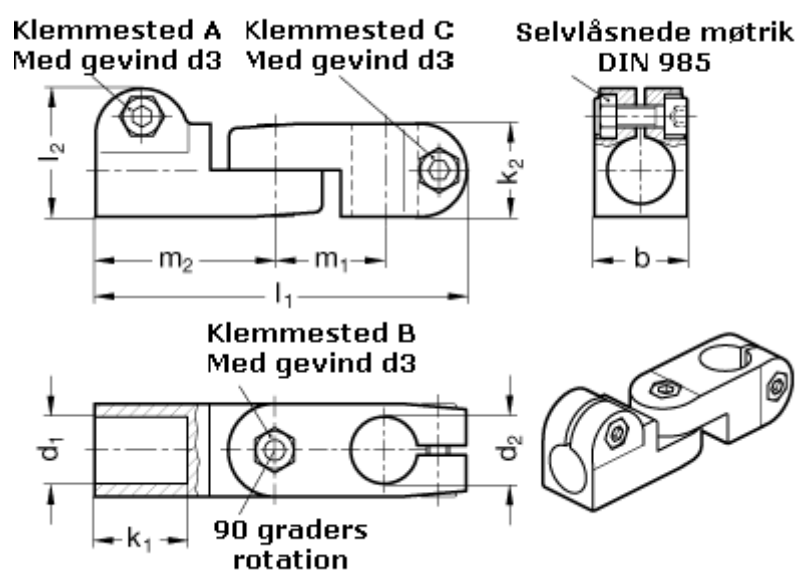

Article number: 20283B12B182SW

Description: E+G swivel clamp
GN283-B12-B18-2-SW

Measures

$b = 25$

$m_1 = 29.5$

$d_1 = B12$

$m_2 = 48.5$

$d_2 = B18$

$d_3 = M 6$

$k_1 = 25$

$k_2 = 25$

$l_1 = 100$

$l_2 = 34.5$